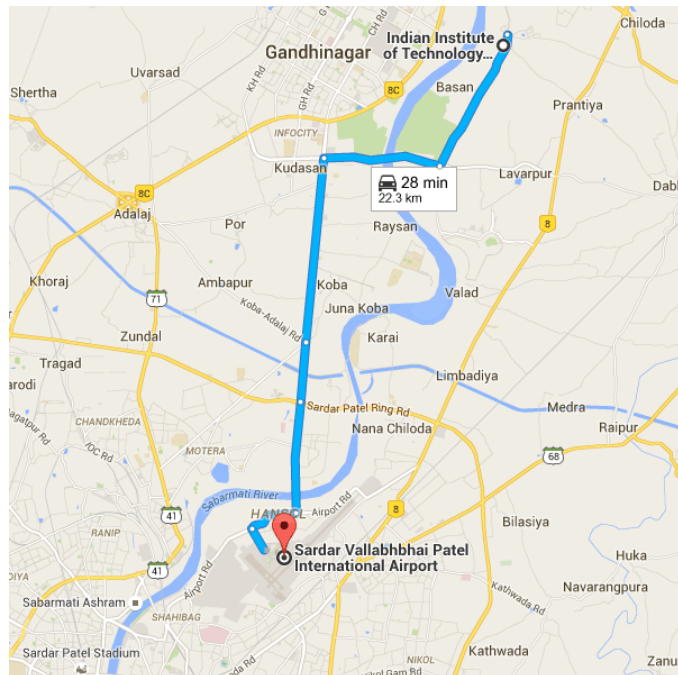

Drive 22.3 km, 28 min

Directions from Indian Institute of Technology Gandhinagar Campus to Sardar Vallabhbhai Patel International Airport

o Indian Institute of Technology Gandhinagar Campus

Gujarat 382355

Continue to Gandhinagar Bypass Rd

5.0 km / 8 min

↑ 1. Head north

350 m

↘ 2. Turn right

12 m

↘ 3. Turn right

4.7 km

Follow Gandhinagar Bypass Rd and Gandhinagar-Ahmedabad Rd to Int'l Airport Rd in Sardarnagar, Ahmedabad

16.5 km / 19 min

4. Turn right onto **Gandhinagar Bypass Rd**
 Pass by the bridge (on the right in 1.7 km)
 3.7 km
5. At **ढोला कुवा सर्कल**, take the **1st** exit onto **Gandhinagar-Ahmedabad Rd**
 Pass by IHM Ahmedabad (on the left in 3.1 km)
 5.8 km
6. At the roundabout, take the **2nd** exit and stay on **Gandhinagar-Ahmedabad Rd**
 Pass by Santoshi Maa Temple (on the right)
 1.9 km
7. At **Bhat Cir**, take the **3rd** exit and stay on **Gandhinagar-Ahmedabad Rd**
 Pass by Amarnath Petroleum CNG Gas Station (on the left in 650 m)
 3.5 km
8. At **Apollo Cir**, take the **2nd** exit onto **Airport Rd**
 Pass by Axis Bank ATM (on the left in 1.3 km)
 1.6 km
- At the roundabout, take the **1st** exit onto **Int'l Airport Rd**
 Destination will be on the left
 800 m / 2 min