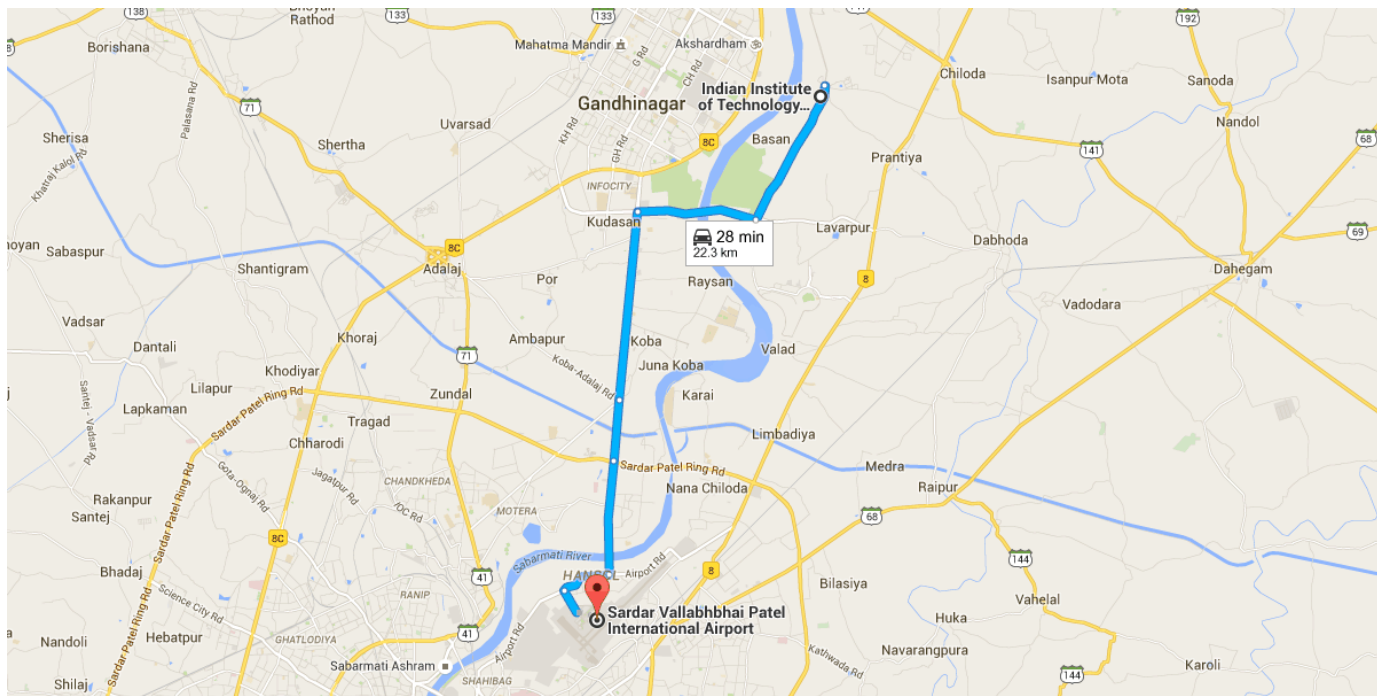

Drive 22.3 km, 28 min

Directions from Indian Institute of Technology Gandhinagar Campus to Sardar Vallabhbhai Patel International Airport

o Indian Institute of Technology Gandhinagar Campus

Gujarat 382355

Continue to Gandhinagar Bypass Rd

5.0 km / 8 min

↑ 1. Head north

350 m

↘ 2. Turn right

12 m

↘ 3. Turn right

4.7 km

Follow Gandhinagar Bypass Rd and Gandhinagar-Ahmedabad Rd to Int'l Airport Rd in Sardarnagar, Ahmedabad

16.5 km / 19 min

4. Turn right onto **Gandhinagar Bypass Rd**
 Pass by the bridge (on the right in 1.7 km)
 3.7 km
5. At **ढोला कुवा सर्कल**, take the **1st** exit onto **Gandhinagar-Ahmedabad Rd**
 Pass by IHM Ahmedabad (on the left in 3.1 km)
 5.8 km
6. At the roundabout, take the **2nd** exit and stay on **Gandhinagar-Ahmedabad Rd**
 Pass by Santoshi Maa Temple (on the right)
 1.9 km
7. At **Bhat Cir**, take the **3rd** exit and stay on **Gandhinagar-Ahmedabad Rd**
 Pass by Amarnath Petroleum CNG Gas Station (on the left in 650 m)
 3.5 km
8. At **Apollo Cir**, take the **2nd** exit onto **Airport Rd**
 Pass by Axis Bank ATM (on the left in 1.3 km)
 1.6 km
- At the roundabout, take the **1st** exit onto **Int'l Airport Rd**
 Destination will be on the left
 800 m / 2 min