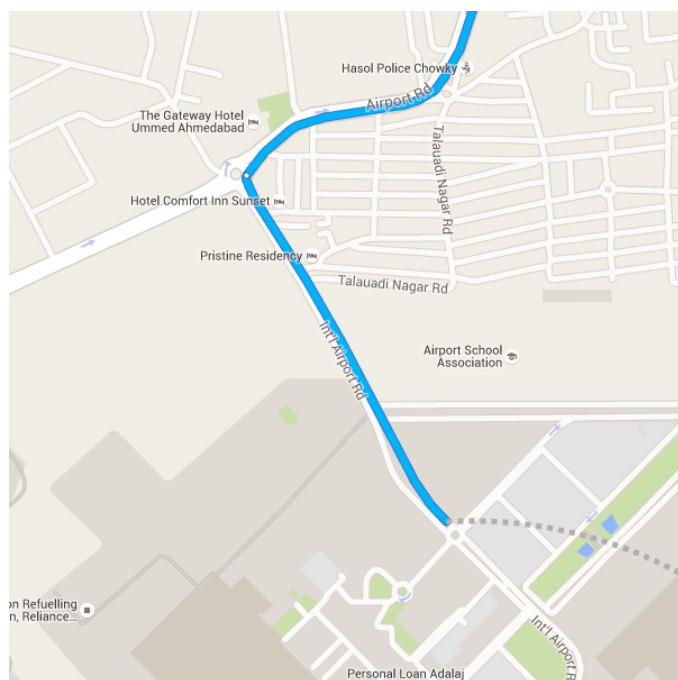

Drive 22.3 km, 28 min

Directions from Indian Institute of Technology Gandhinagar Campus to Sardar Vallabhbhai Patel International Airport

o Indian Institute of Technology Gandhinagar Campus

Gujarat 382355

Continue to Gandhinagar Bypass Rd

5.0 km / 8 min

↑ 1. Head north

350 m

↘ 2. Turn right

12 m

↘ 3. Turn right

4.7 km

Follow Gandhinagar Bypass Rd and Gandhinagar-Ahmedabad Rd to Int'l Airport Rd in Sardarnagar, Ahmedabad

16.5 km / 19 min

4. Turn right onto **Gandhinagar Bypass Rd**
 Pass by the bridge (on the right in 1.7 km)
 3.7 km
5. At **ढोला कुवा सर्कल**, take the **1st** exit onto **Gandhinagar-Ahmedabad Rd**
 Pass by IHM Ahmedabad (on the left in 3.1 km)
 5.8 km
6. At the roundabout, take the **2nd** exit and stay on **Gandhinagar-Ahmedabad Rd**
 Pass by Santoshi Maa Temple (on the right)
 1.9 km
7. At **Bhat Cir**, take the **3rd** exit and stay on **Gandhinagar-Ahmedabad Rd**
 Pass by Amarnath Petroleum CNG Gas Station (on the left in 650 m)
 3.5 km
8. At **Apollo Cir**, take the **2nd** exit onto **Airport Rd**
 Pass by Axis Bank ATM (on the left in 1.3 km)
 1.6 km
- At the roundabout, take the **1st** exit onto **Int'l Airport Rd**
 Destination will be on the left
 800 m / 2 min