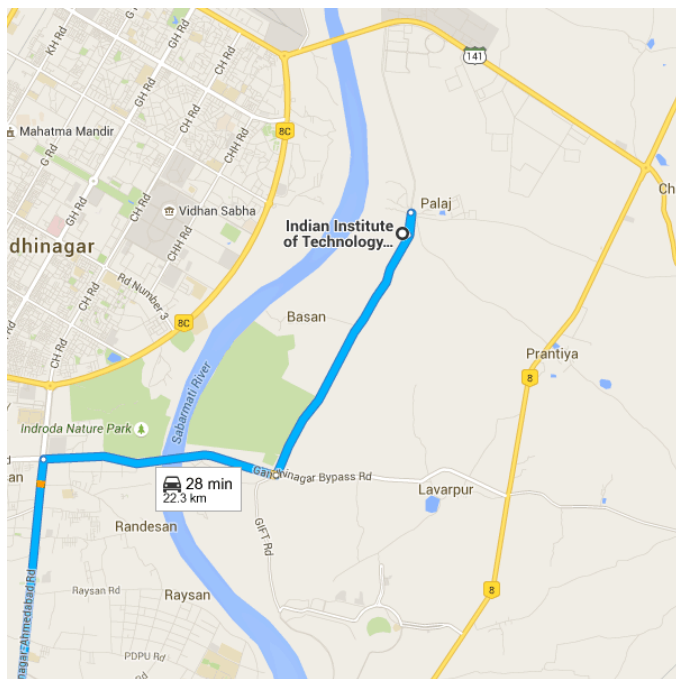

Drive 22.3 km, 28 min

Directions from Indian Institute of Technology Gandhinagar Campus to Sardar Vallabhbhai Patel International Airport

o Indian Institute of Technology Gandhinagar Campus

Gujarat 382355

Continue to Gandhinagar Bypass Rd

5.0 km / 8 min

↑ 1. Head north

350 m

↘ 2. Turn right

12 m

↘ 3. Turn right

4.7 km

Follow Gandhinagar Bypass Rd and Gandhinagar-Ahmedabad Rd to Int'l Airport Rd in Sardarnagar, Ahmedabad

16.5 km / 19 min

4. Turn right onto **Gandhinagar Bypass Rd**
 Pass by the bridge (on the right in 1.7 km)
 3.7 km
5. At **ढोला कुवा सर्कल**, take the **1st** exit onto **Gandhinagar-Ahmedabad Rd**
 Pass by IHM Ahmedabad (on the left in 3.1 km)
 5.8 km
6. At the roundabout, take the **2nd** exit and stay on **Gandhinagar-Ahmedabad Rd**
 Pass by Santoshi Maa Temple (on the right)
 1.9 km
7. At **Bhat Cir**, take the **3rd** exit and stay on **Gandhinagar-Ahmedabad Rd**
 Pass by Amarnath Petroleum CNG Gas Station (on the left in 650 m)
 3.5 km
8. At **Apollo Cir**, take the **2nd** exit onto **Airport Rd**
 Pass by Axis Bank ATM (on the left in 1.3 km)
 1.6 km
- At the roundabout, take the **1st** exit onto **Int'l Airport Rd**
 Destination will be on the left
 800 m / 2 min